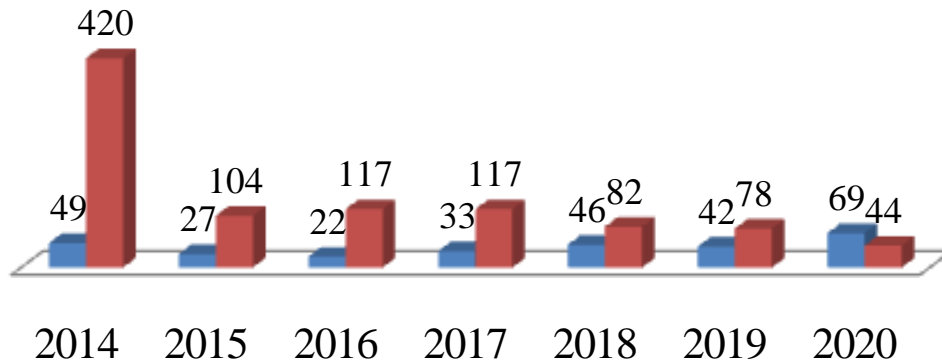

■ Number ■ Citation

h index of JIS College of Engineering based on the publications in SCOPUS during 2014-2019: 15